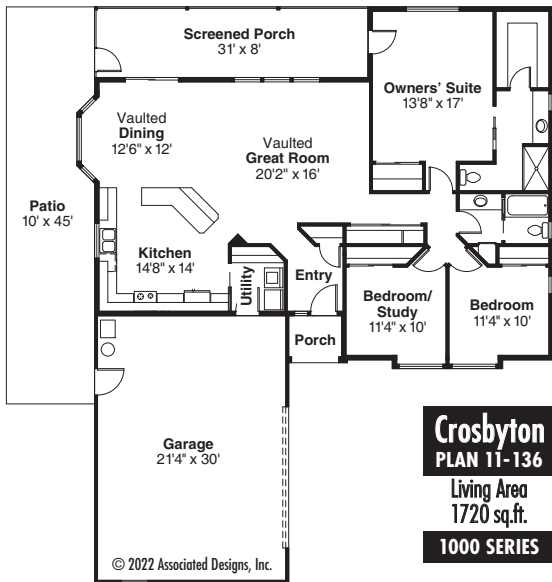

Raised brick accents the lofty arched porch that leads into a high-ceilinged entry. The rear wall of the vaulted great room is richly glassed, while a large window bay brightens the dining room. An angled eating bar separates the dining room from a kitchen where counters and cabinets span two long walls. For more details, log onto www.Home-Plan-Weekly.com, or call 1-800-634-0123.

Crosbyton
PLAN 11-136

Living Area
1720 sq.ft.

1000 SERIES