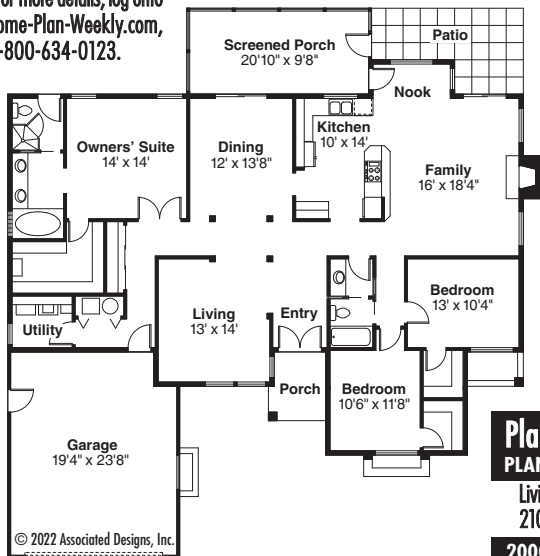

A bright stucco exterior and crisp tile roofing give a bright and breezy look to this single-level Mediterranean home. Its kitchen is open to a family room, with a long work island/eating bar marking the boundary. The sunny nook offers easy access to a roomy screened porch, ideal for warm weather dining. For more details, log onto [www.Home-Plan-Weekly.com](http://www.Home-Plan-Weekly.com), or call 1-800-634-0123.

**Plainview**  
PLAN 11-079

Living Area  
2105 sq.ft.

**2000 SERIES**