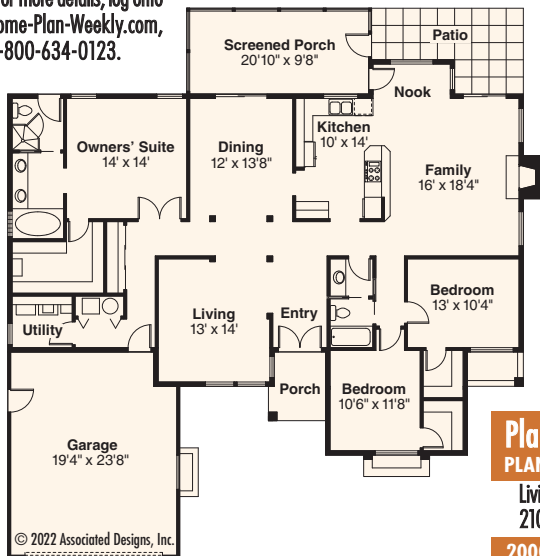

A bright stucco exterior and crisp tile roofing give a bright and breezy look to this single-level Mediterranean home. Its kitchen is open to a family room, with a long work island/eating bar marking the boundary. The sunny nook offers easy access to a roomy screened porch, ideal for warm weather dining. For more details, log onto [www.Home-Plan-Weekly.com](http://www.Home-Plan-Weekly.com), or call 1-800-634-0123.

**Plainview**  
PLAN 11-079

Living Area  
2105 sq.ft.

2000 SERIES