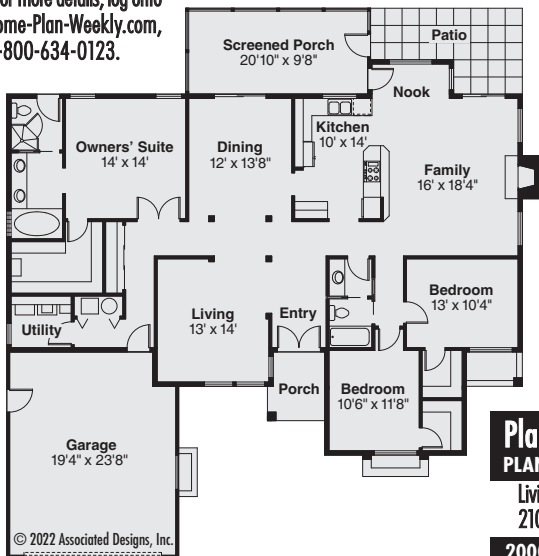

A bright stucco exterior and crisp tile roofing give a bright and breezy look to this single-level Mediterranean home. Its kitchen is open to a family room, with a long work island/eating bar marking the boundary. The sunny nook offers easy access to a roomy screened porch, ideal for warm weather dining. For more details, log onto www.Home-Plan-Weekly.com, or call 1-800-634-0123.

Plainview
PLAN 11-079

Living Area
2105 sq.ft.

2000 SERIES