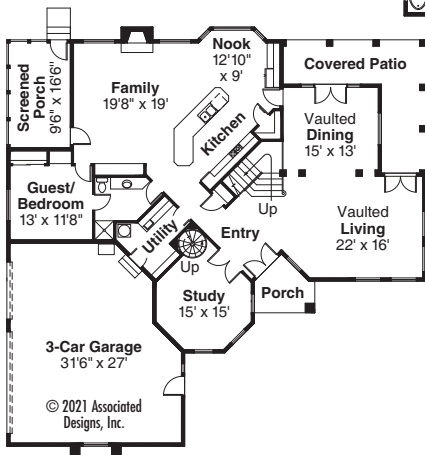

This Spanish-style house plan features unique design elements for style and function. There are plenty indoor and outdoor living areas for elegant and easy entertaining. A graceful circular stairway leads from the study to a loft-style library. The luxurious owners' suite makes for a relaxing sanctuary. For more details, log onto [www.Home-Plan-Weekly.com](http://www.Home-Plan-Weekly.com), or call 1-800-634-0123.

**Stanfield**  
PLAN 11-084

Living Area  
3869 sq.ft.

**3000 SERIES**