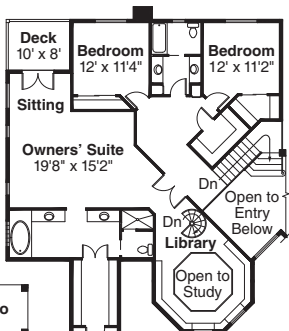

This Spanish-style house plan features unique design elements for style and function. There are plenty indoor and outdoor living areas for elegant and easy entertaining. A graceful circular stairway leads from the study to a loft-style library. The luxurious owners' suite makes for a relaxing sanctuary. For more details, log onto [www.Home-Plan-Weekly.com](http://www.Home-Plan-Weekly.com), or call 1-800-634-0123.

**Stanfield**  
PLAN 11-084

Living Area  
3869 sq.ft.

**3000 SERIES**