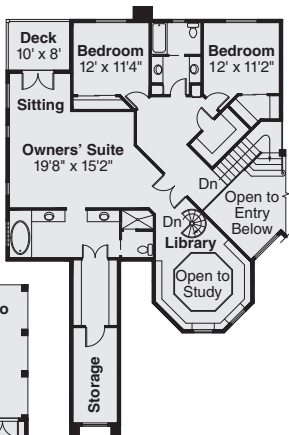

This Spanish-style house plan features unique design elements for style and function. There are plenty indoor and outdoor living areas for elegant and easy entertaining. A graceful circular stairway leads from the study to a loft-style library. The luxurious owners' suite makes for a relaxing sanctuary. For more details, log onto www.Home-Plan-Weekly.com, or call 1-800-634-0123.

Stanfield
PLAN 11-084

Living Area
3869 sq.ft.

3000 SERIES