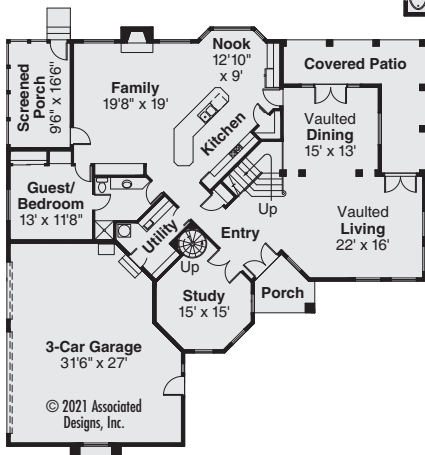

This Spanish-style house plan features unique design elements for style and function. There are plenty indoor and outdoor living areas for elegant and easy entertaining. A graceful circular stairway leads from the study to a loft-style library. The luxurious owners' suite makes for a relaxing sanctuary. For more details, log onto www.Home-Plan-Weekly.com, or call 1-800-634-0123.

Stanfield
PLAN 11-084

Living Area
3869 sq.ft.

3000 SERIES